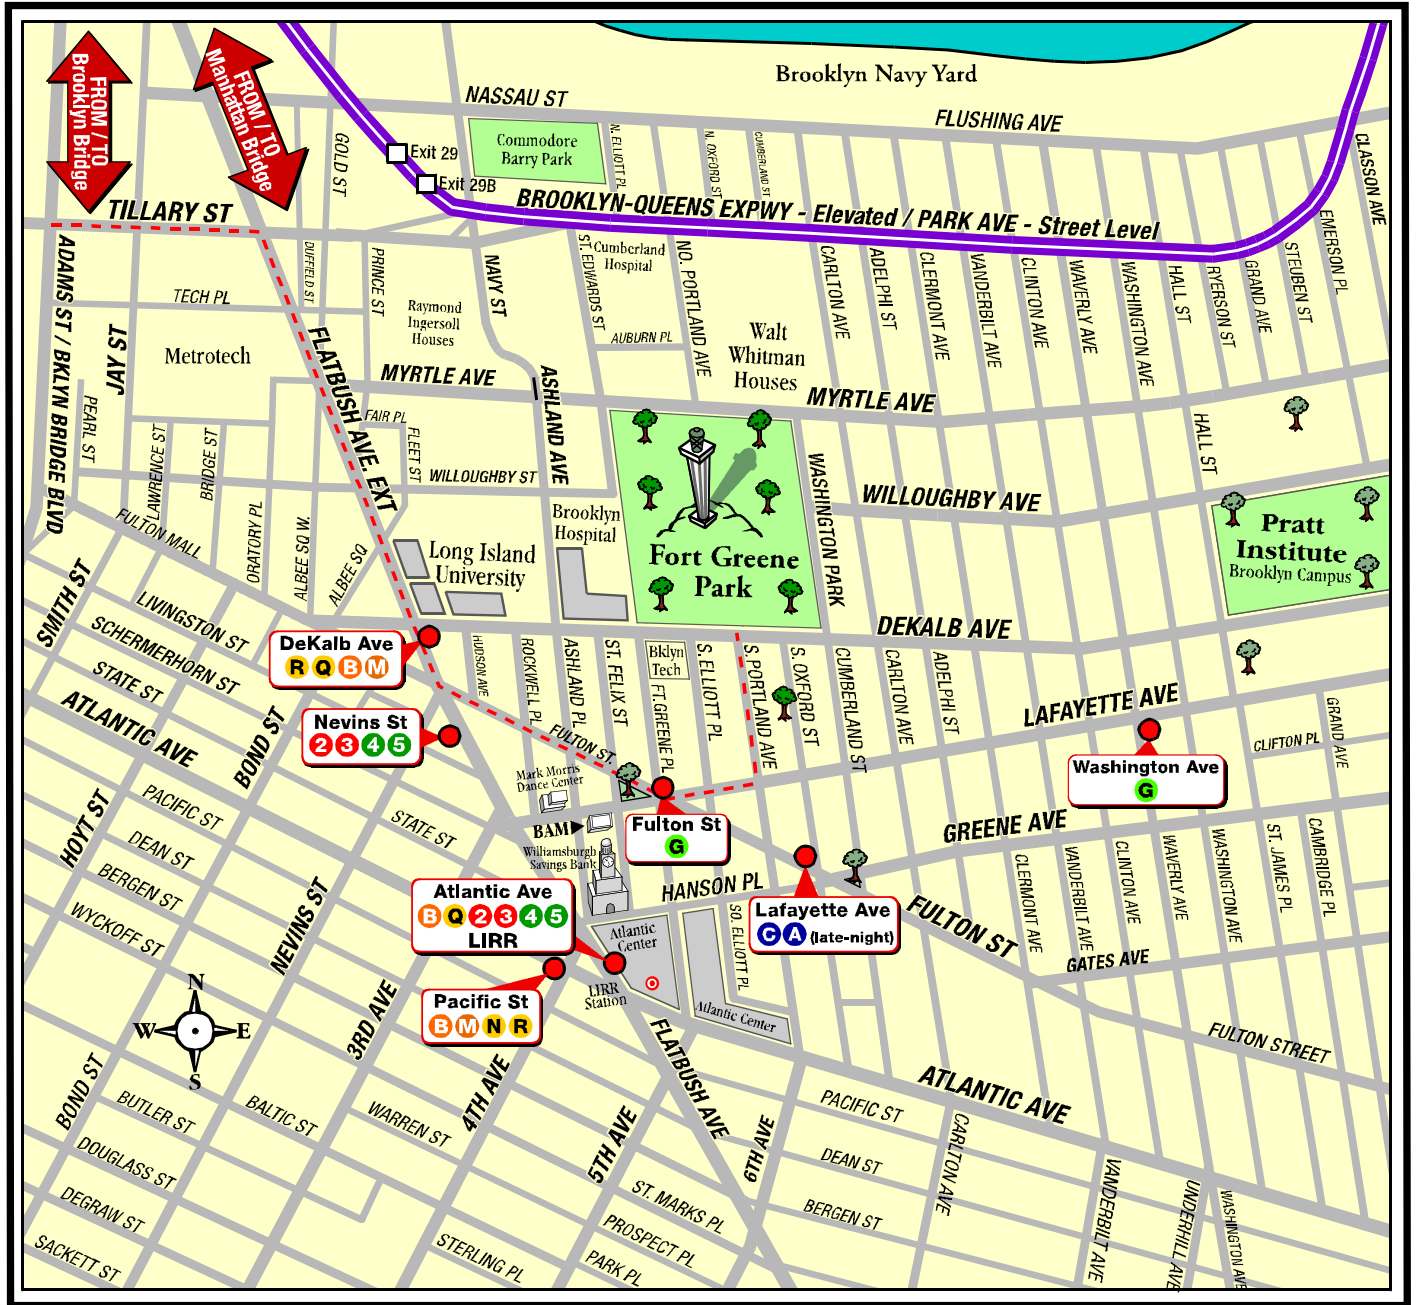

# Directions to Fort Greene Park

Original map artwork by Abby Weissman.  
Copyright TFG 2006. All rights reserved.

Courtesy of the Fort Greene Park Conservancy